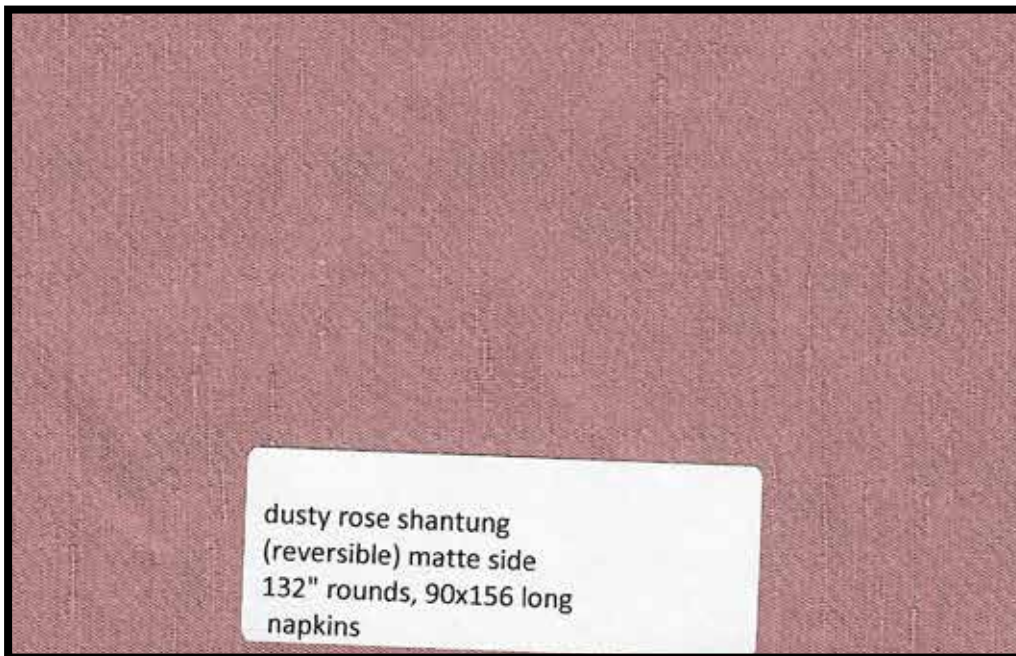

champagne shantung(reversible)  
matte side  
132" round, 90x156 long  
napkins

purple shantung reversible  
(shiny side)  
132" rounds, 90x156 long  
napkins

purple shantung reversible  
(matte side)  
132" rounds, 90x156 long  
napkins