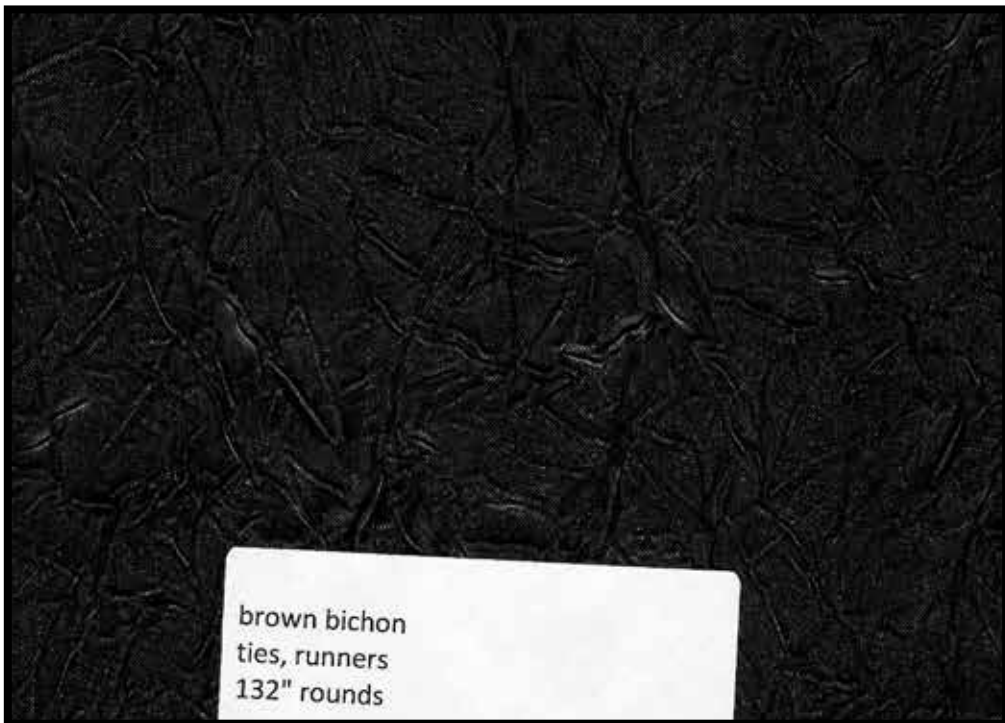

wedgewood blue bichon  
ties, runners  
132" rounds

burgundy bichon  
ties,runners  
132" round

red bichon  
ties, runners  
132" rounds

gold bichon  
ties, runners  
132" round

Copper bichon  
ties,runners  
132" rd.