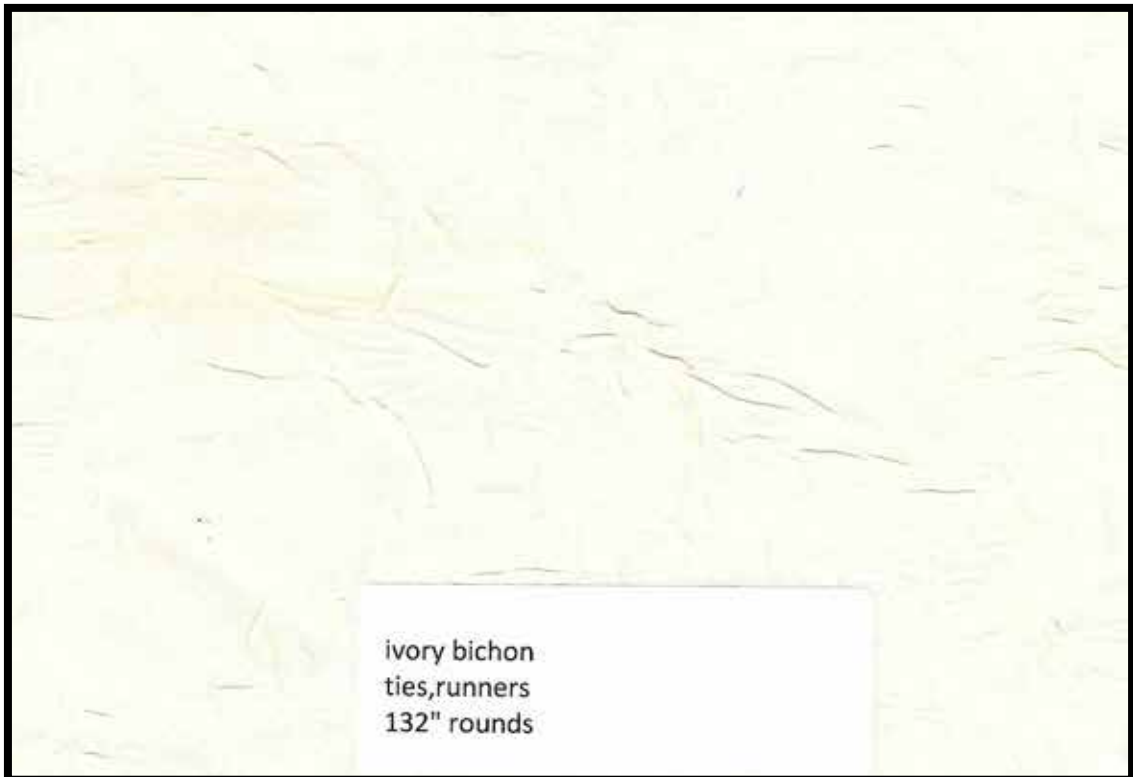

ivory bichon
ties, runners
132" rounds