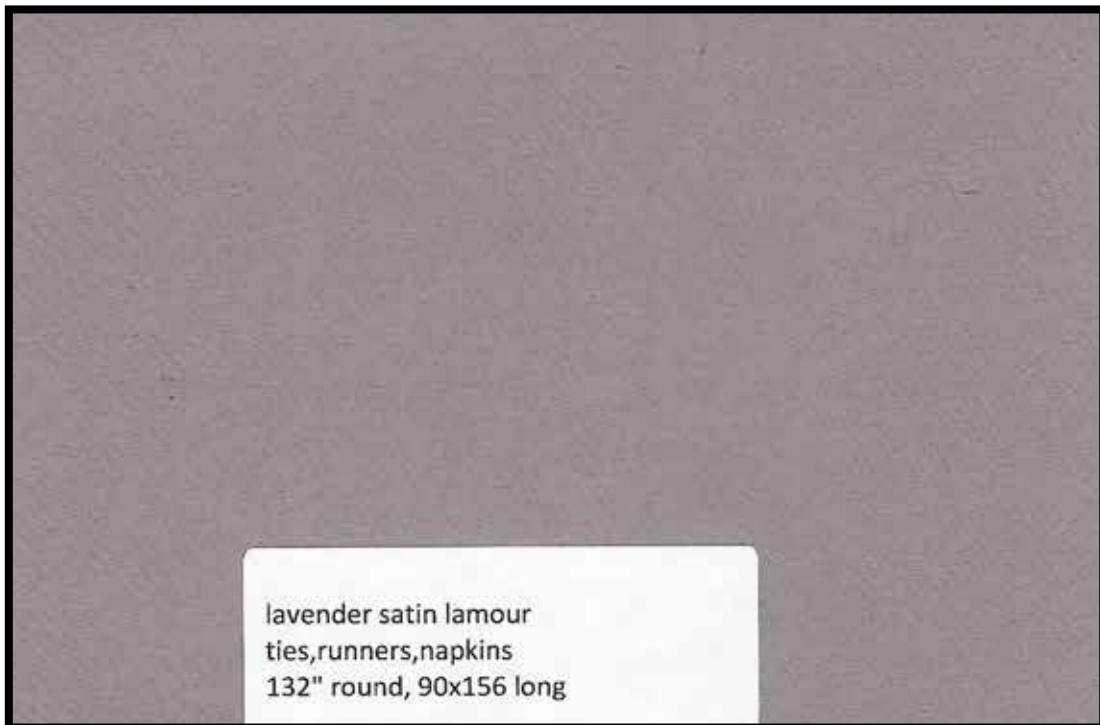

lavender satin lamour
ties,runners,napkins
132" round, 90x156 long