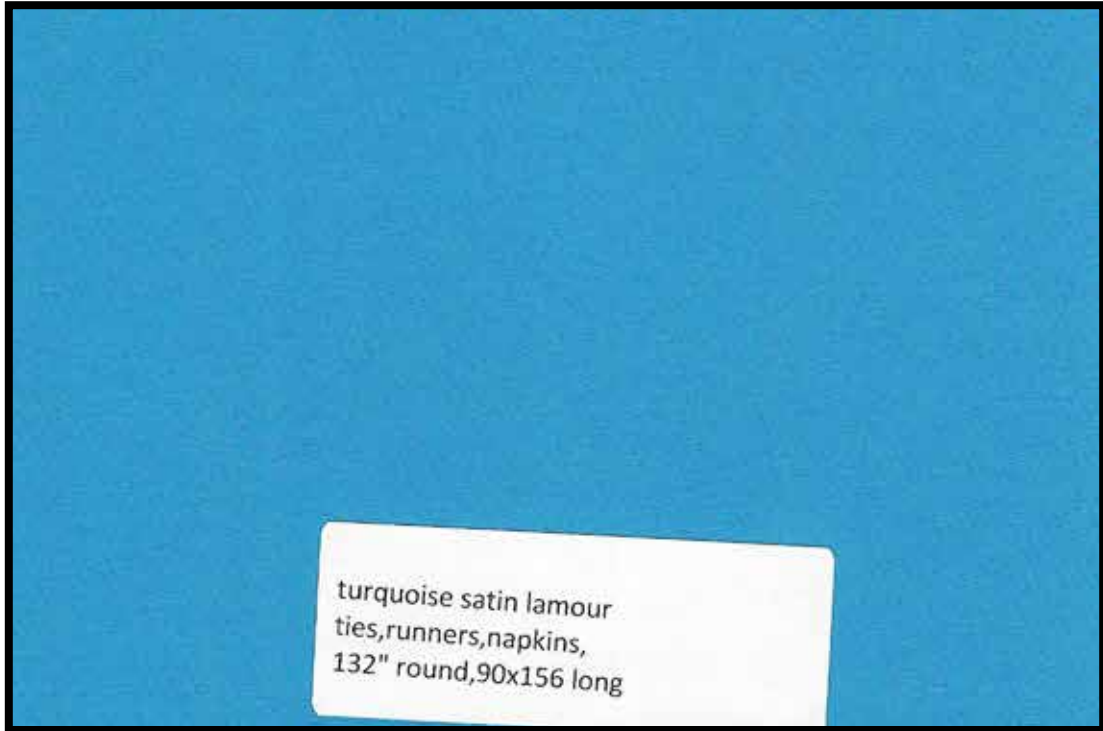

turquoise satin lamour
ties,runners,napkins,
132" round,90x156 long