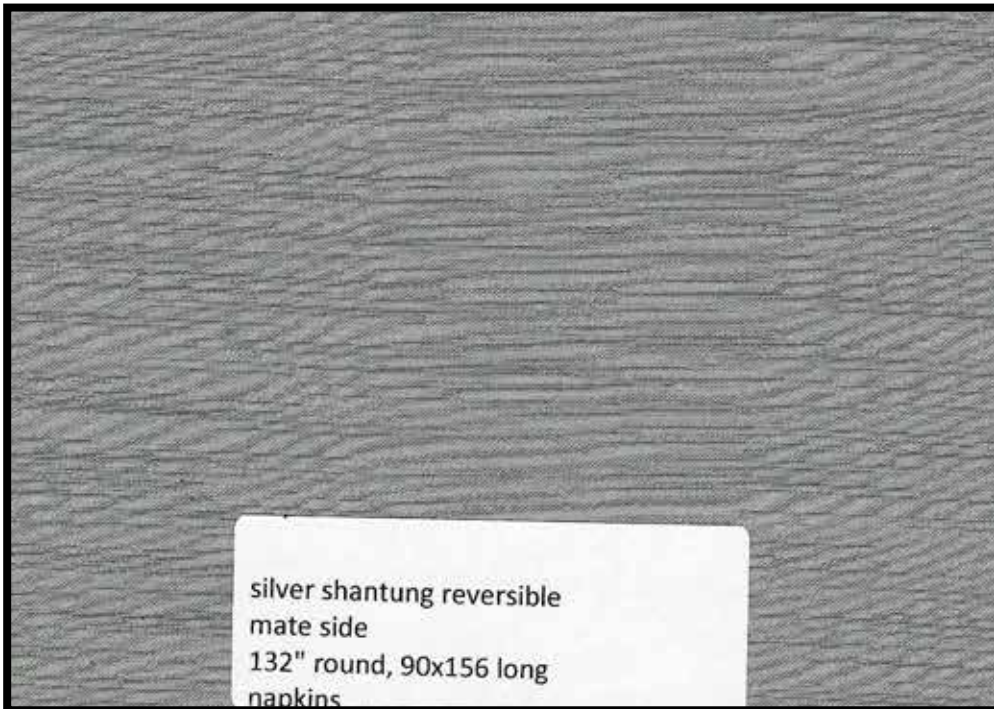

champagne shantung(reversible)  
matte side  
132" round, 90x156 long  
napkins

purple shantung reversible  
(shiny side)  
132" rounds, 90x156 long  
napkins

purple shantung reversible  
(matte side)  
132" rounds, 90x156 long  
napkins